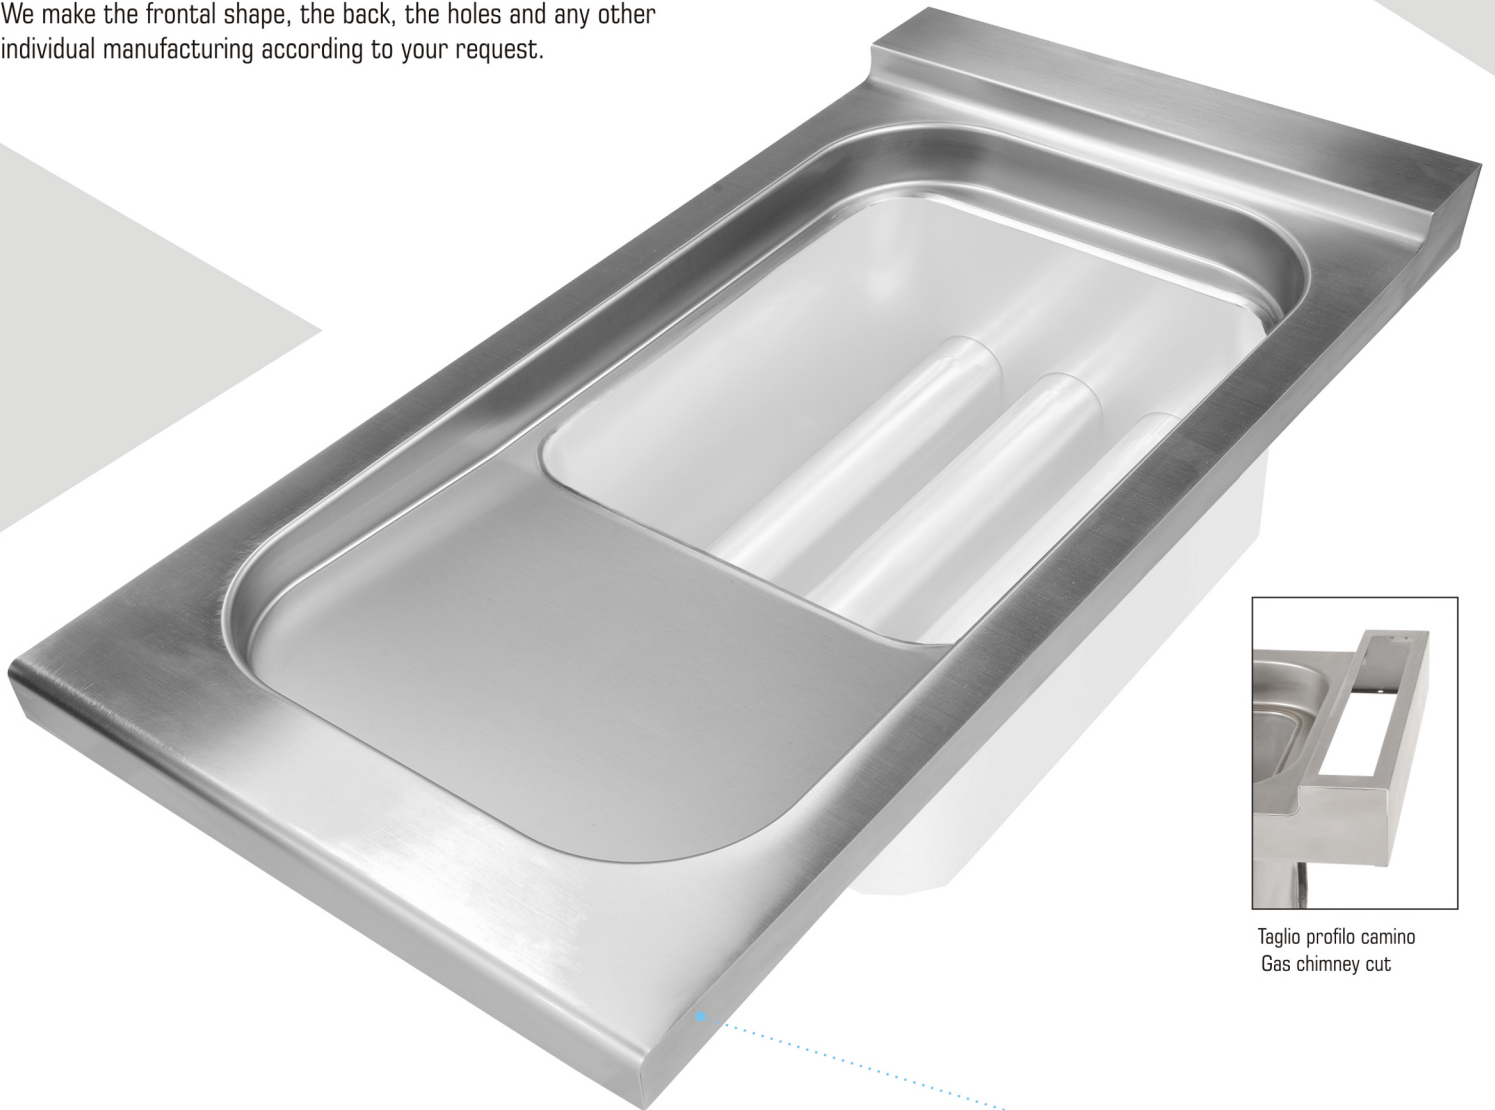

Taglio profilo camino
Gas chimney cut